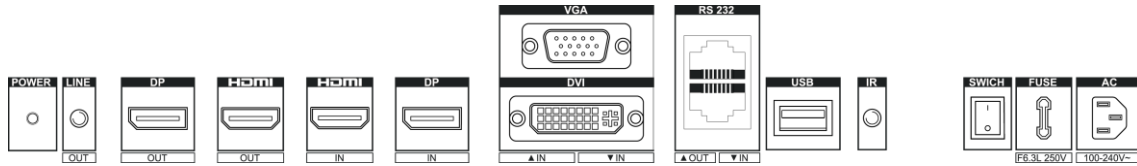

▪ **Physical Interface**

Interface	Description	Interface	Description
POWER	Power indicator	DVI IN	DVI-I input interface for digital signals
LINE OUT	Audio output interface for analog signals	RS 232 OUT	Serial loopback output interface
DP OUT	DP output interface for digital signals	RS 232 IN	Serial input interface
HDMI OUT	HDMI output interface for digital signals	USB	USB interface
HDMI IN	HDMI input interface for digital signals	IR	IR input interface
DP IN	DP input interface for digital signals	SWITCH	Switch button
VGA IN	VGA input interface for analog signals	-	-