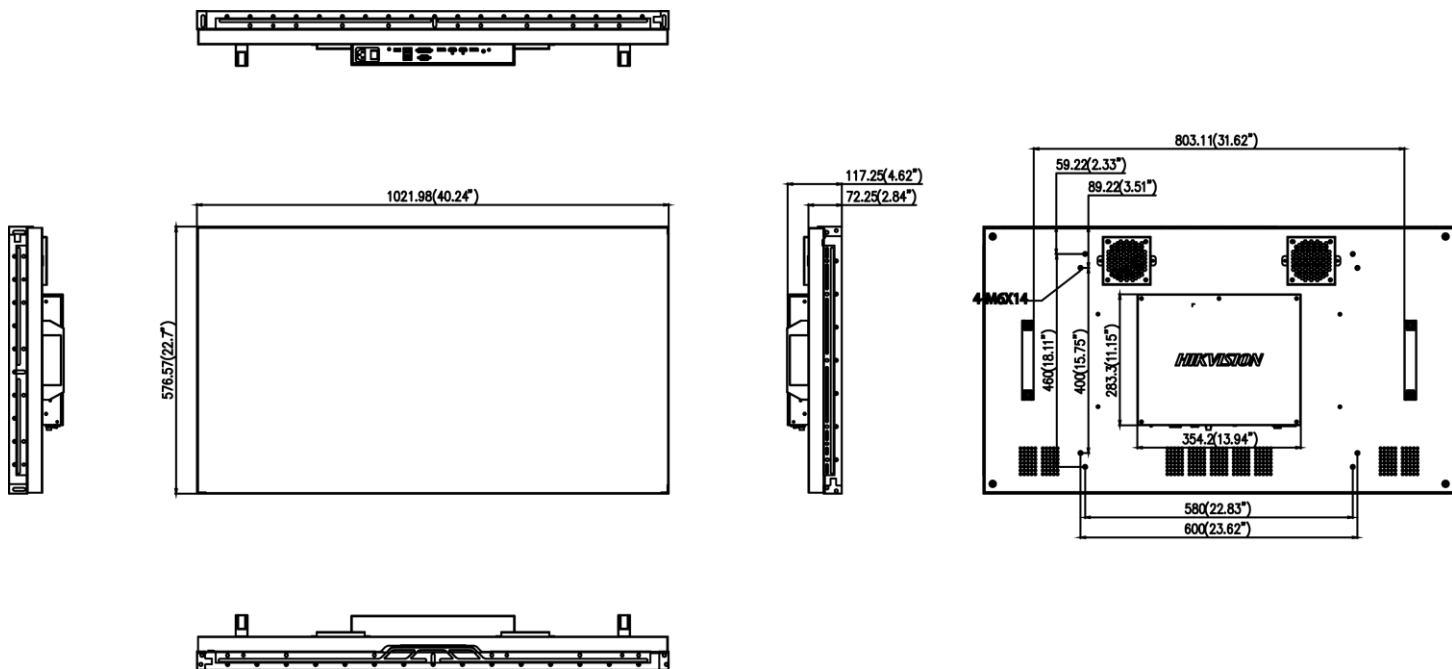

Dimension

Distributed by

HIKVISION®

Headquarters

No.555 Qianmo Road, Binjiang District,
Hangzhou 310051, China
T +86-571-8807-5998
overseasbusiness@hikvision.com

Hikvision USA
T +1-909-895-0400
sales.usa@hikvision.com

Hikvision Australia
T +61-2-8599-4233
salesau@hikvision.com

Hikvision India
T +91-22-28469900
sales@pramahikvision.com

Hikvision Canada
T +1-866-200-6690
sales.canada@hikvision.com

Hikvision Thailand
T +662-275-9949
sales.thailand@hikvision.com

Hikvision Europe
T +31-23-5542770
sales.eu@hikvision.com

Hikvision Italy
T +39-0438-6902
info.it@hikvision.com

Hikvision Brazil
T +55 11 3318-0050
Latam.support@hikvision.com

Hikvision Turkey
T +90 (216)521 7070- 7074
sales.tr@hikvision.com

Hikvision Malaysia
T +601-7652-2413
sales.my@hikvision.com

Hikvision UK & Ireland
T +01628-902140
sales.uk@hikvision.com

Hikvision South Africa
Tel: +27 (10) 0351172
sale.africa@hikvision.com

Hikvision France
T +33(0)1-85-330-450
info.fr@hikvision.com

Hikvision Kazakhstan
T +7-727-9730667
nikia.panfilov@hikvision.ru

Hikvision Vietnam
T +84-974270888
sales.vt@hikvision.com

Hikvision UAE
T +971-4-4432090
salesme@hikvision.com

Hikvision Singapore
T +65-6684-4718
sg@hikvision.com

Hikvision Spain
T +34-91-737-16-55
info.es@hikvision.com

Hikvision Tashkent
T +99-87-1238-9438
uzb@hikvision.ru

Hikvision Hong Kong
T +852-2151-1761
info.hk@hikvision.com

Hikvision Russia
T +7-495-669-67-99
saleru@hikvision.com

Hikvision Korea
T +82-(0)31-731-8817
sales.korea@hikvision.com

Hikvision Poland
T +48-22-460-01-50
info.pl@hikvision.com

Hikvision Indonesia
T +62-21-2933759
Sales.Indonesia@hikvision.com