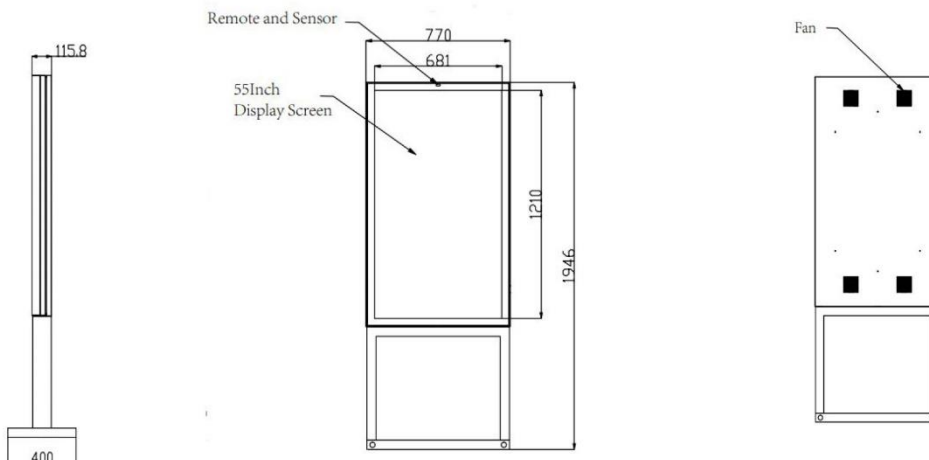

Model no: YXD55S-DWX

55-inch outdoor floor standing display

Product Image

Product size

1950(H)*770(W)*140(T)mm

Application Pictures

 Large screen accounted for 96%	 HD playback	 3000cd/m ² high brightness display
 Support Android/Windows system	 Support horizontal or vertical screen playback	 Split screen playback
 Timer switch	 Working temperature -20°C~70°C	 IP66 waterproof and dustproof

Asianda®

Product Characteristics		
1	Fully fit screen technology.	
2	Ultra-large screen-to-body ratio 96%;	
3	Protection grade IP55,Explosion-proof grade IK10;	
4	Industrial-grade bright screen and high temperature resistance;	
5	Military superconducting uniform temperature technology which can dissipates heat quickly.	
Display Screen		
6	LCD Screen	55 Inch TFT
7	Brightness	3000 cd/m ²
8	Resolution	1920 * 1080
9	Display Area	1210*680mm
10	Contrast ratio	3000:1
11	Screen ratio	16:9
12	Response time	6ms
13	Lifespan	50000~60000h
14	Backlight	LED backlight
15	Point Distance	0.63*0.63
16	View angle	178°(H)/178°(V)
17	Display color	16.7M
Motherboard Scheme		
18	Motherboard	RK3288 quad-core, 2.0 Ghz Ram: 2 GB
19	Build-in Storage	EMMC 8G expandable 64G
20	Operating System	Android7.1
Android Interface		
Accessories	Manual, remote control, warranty card, certificate of conformity, Power Cord	
Product Structure		